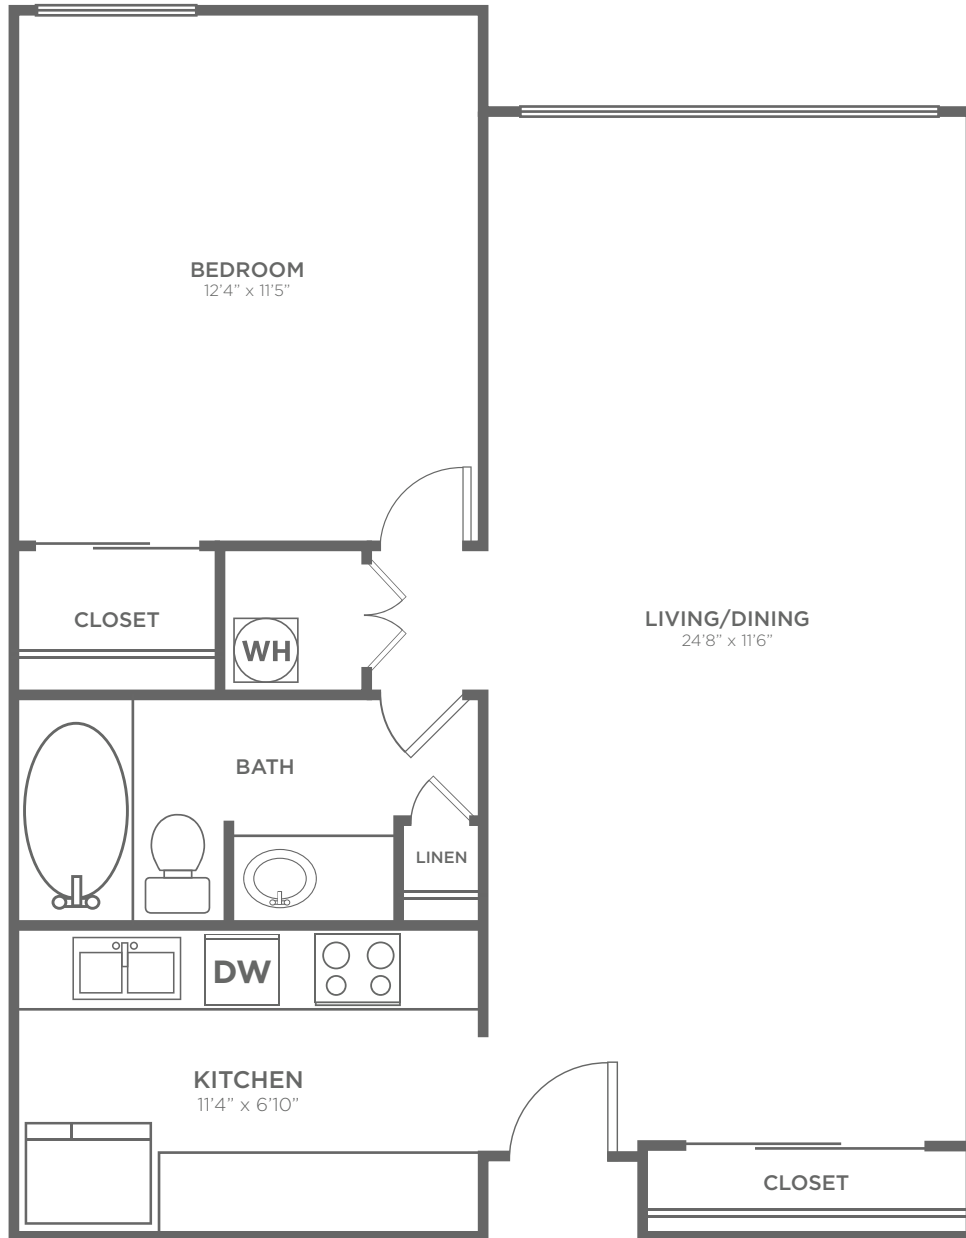

1x1

1 BED / 1 BATH

600-800

SQ. FT.

THIRTY 43
APARTMENT HOMES

3043 Fountain Circle, Kettering, OH 45420

937-299-5949 | www.thirty43apts.com

All dimensions and square footages are approximate