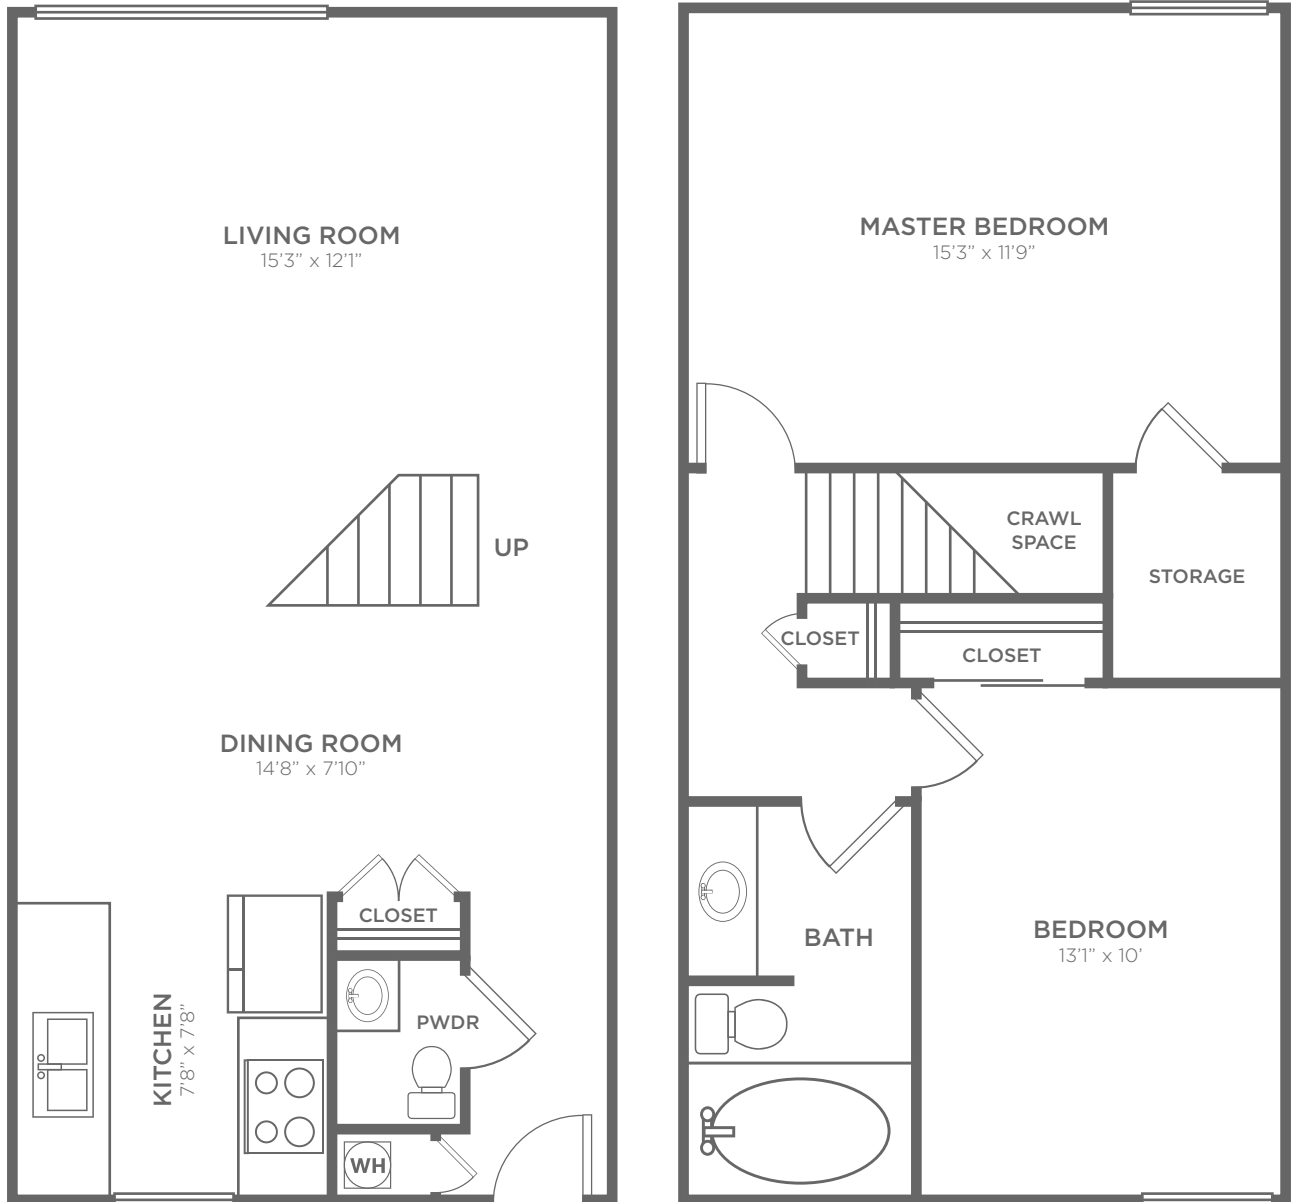

# 2x1.5

2 BED / 1.5 BATH

# 950-1090

SQ. FT.

**THIRTY 43**  
APARTMENT HOMES

3043 Fountain Circle, Kettering, OH 45420

937-299-5949 | [www.thirty43apts.com](http://www.thirty43apts.com)

*All dimensions and square footages are approximate*